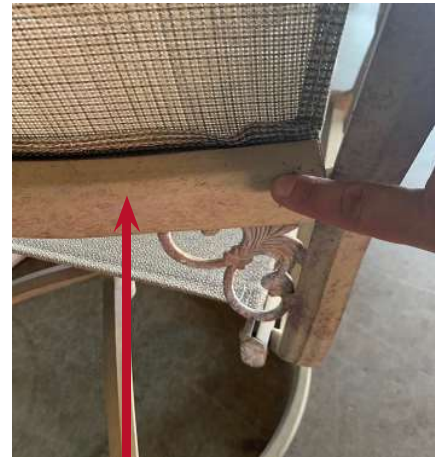

Chair Care Patio

Sling Pricing 2021

Sling Chair Styles We Cannot Repair

We do not offer sling replacement for two piece patio chairs where the back portion of the sling fabric is inserted horizontally at the top and the bottom of the frame. It is nearly impossible to disassemble, install the new sling and reassemble the chair. We only install new slings on chairs with rails that run vertically on the frame. See the picture below for reference.

NO! Rails that hold the edge of the fabric are on the top and bottom or horizontal

YES! Rails that hold the edge of the fabric are on left and the right or vertical.